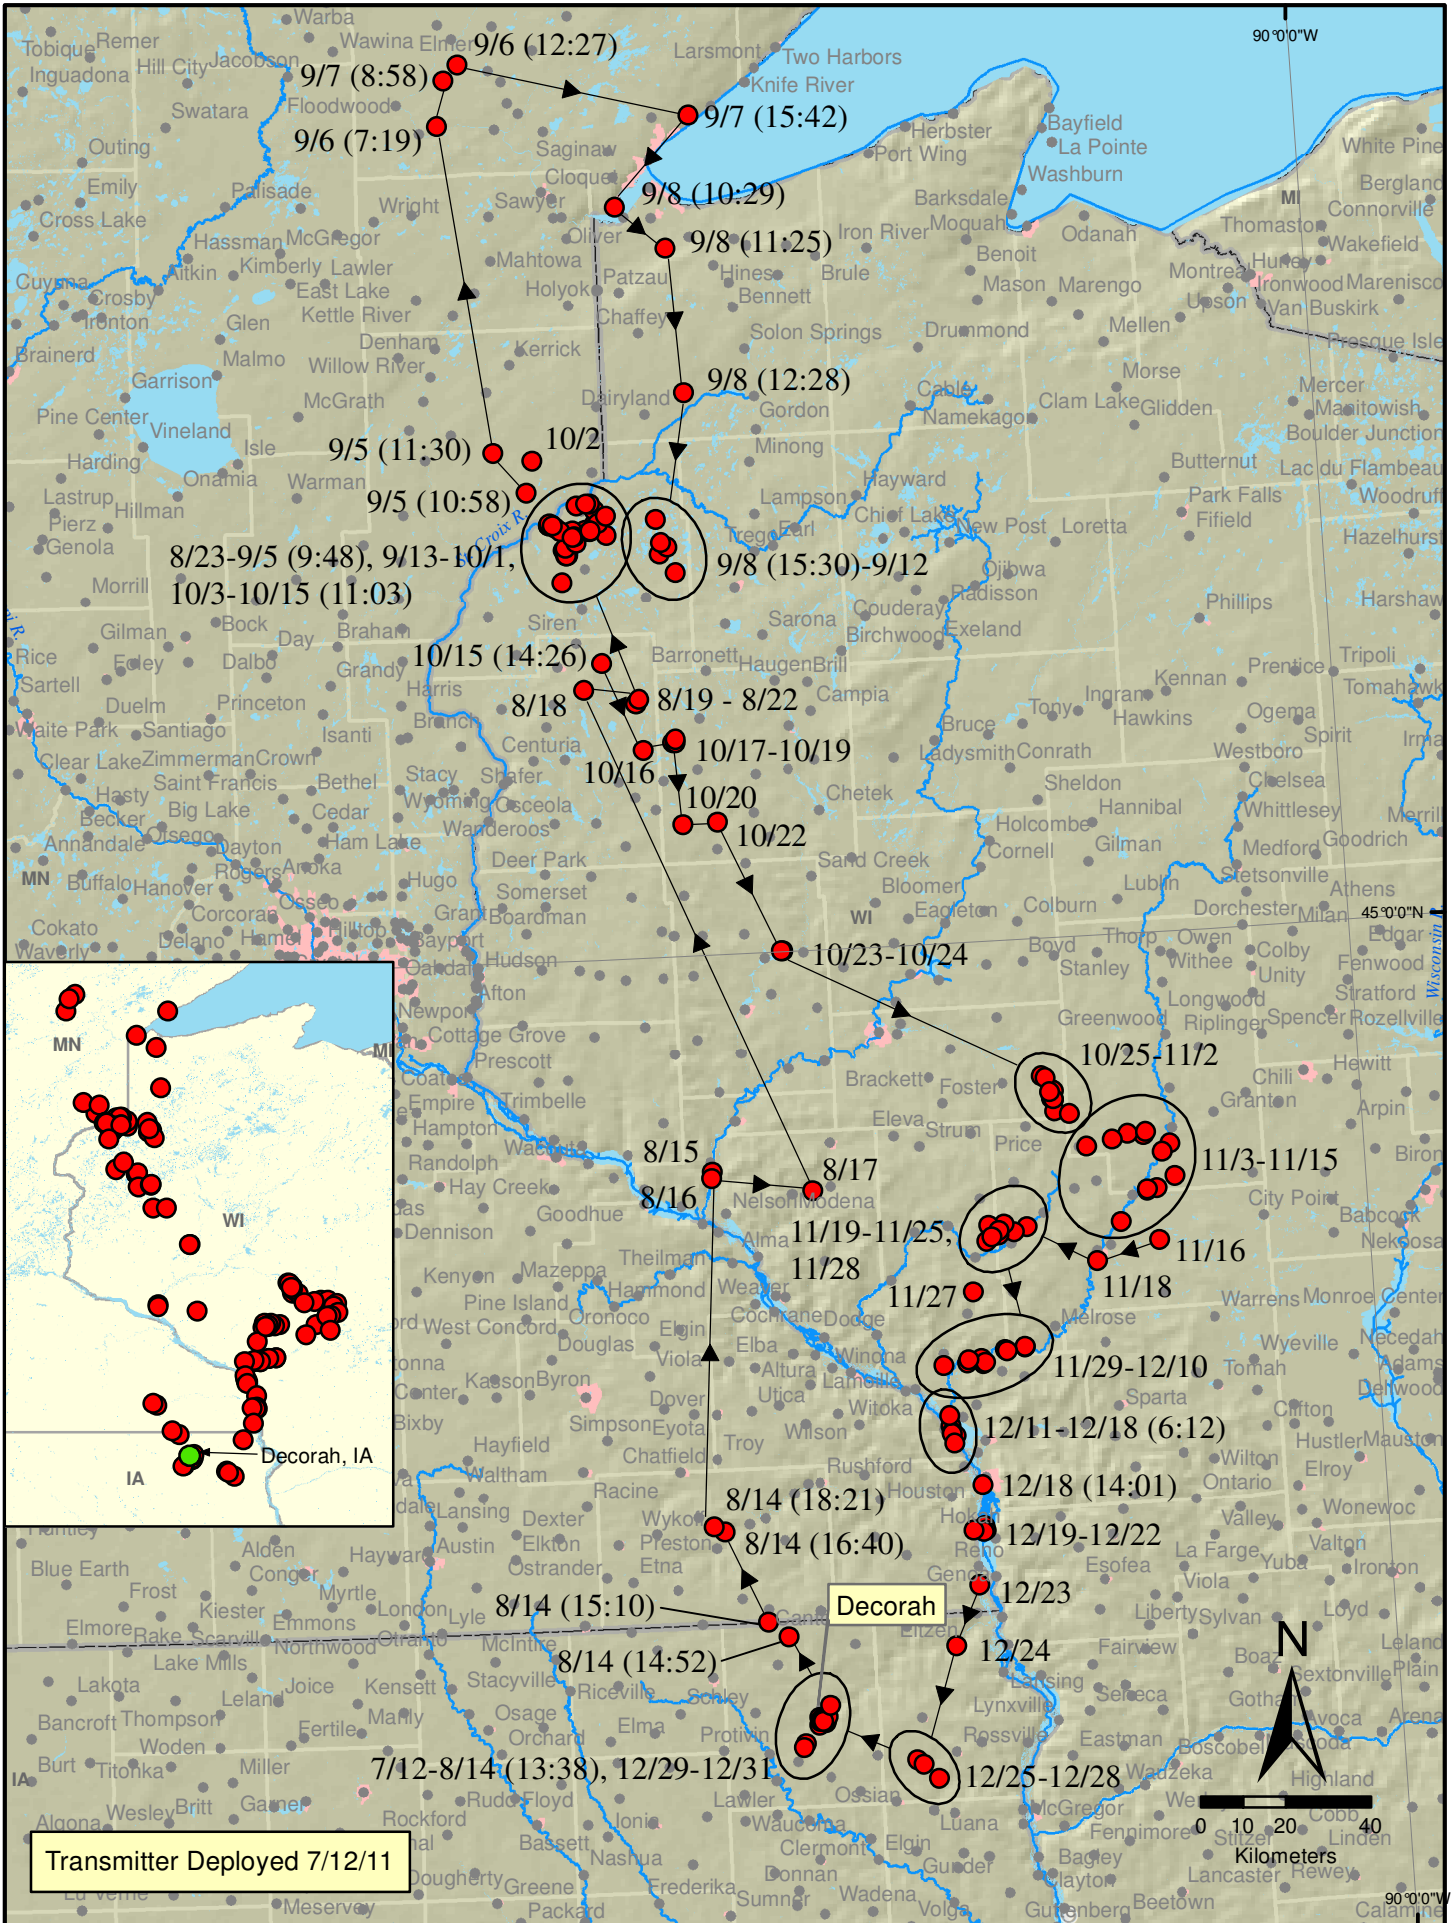

Decorah Bald Eagle D-1 - 2011 Locations (7/12/11 - 12/31/11)

Transmitter Deployed 7/12/11